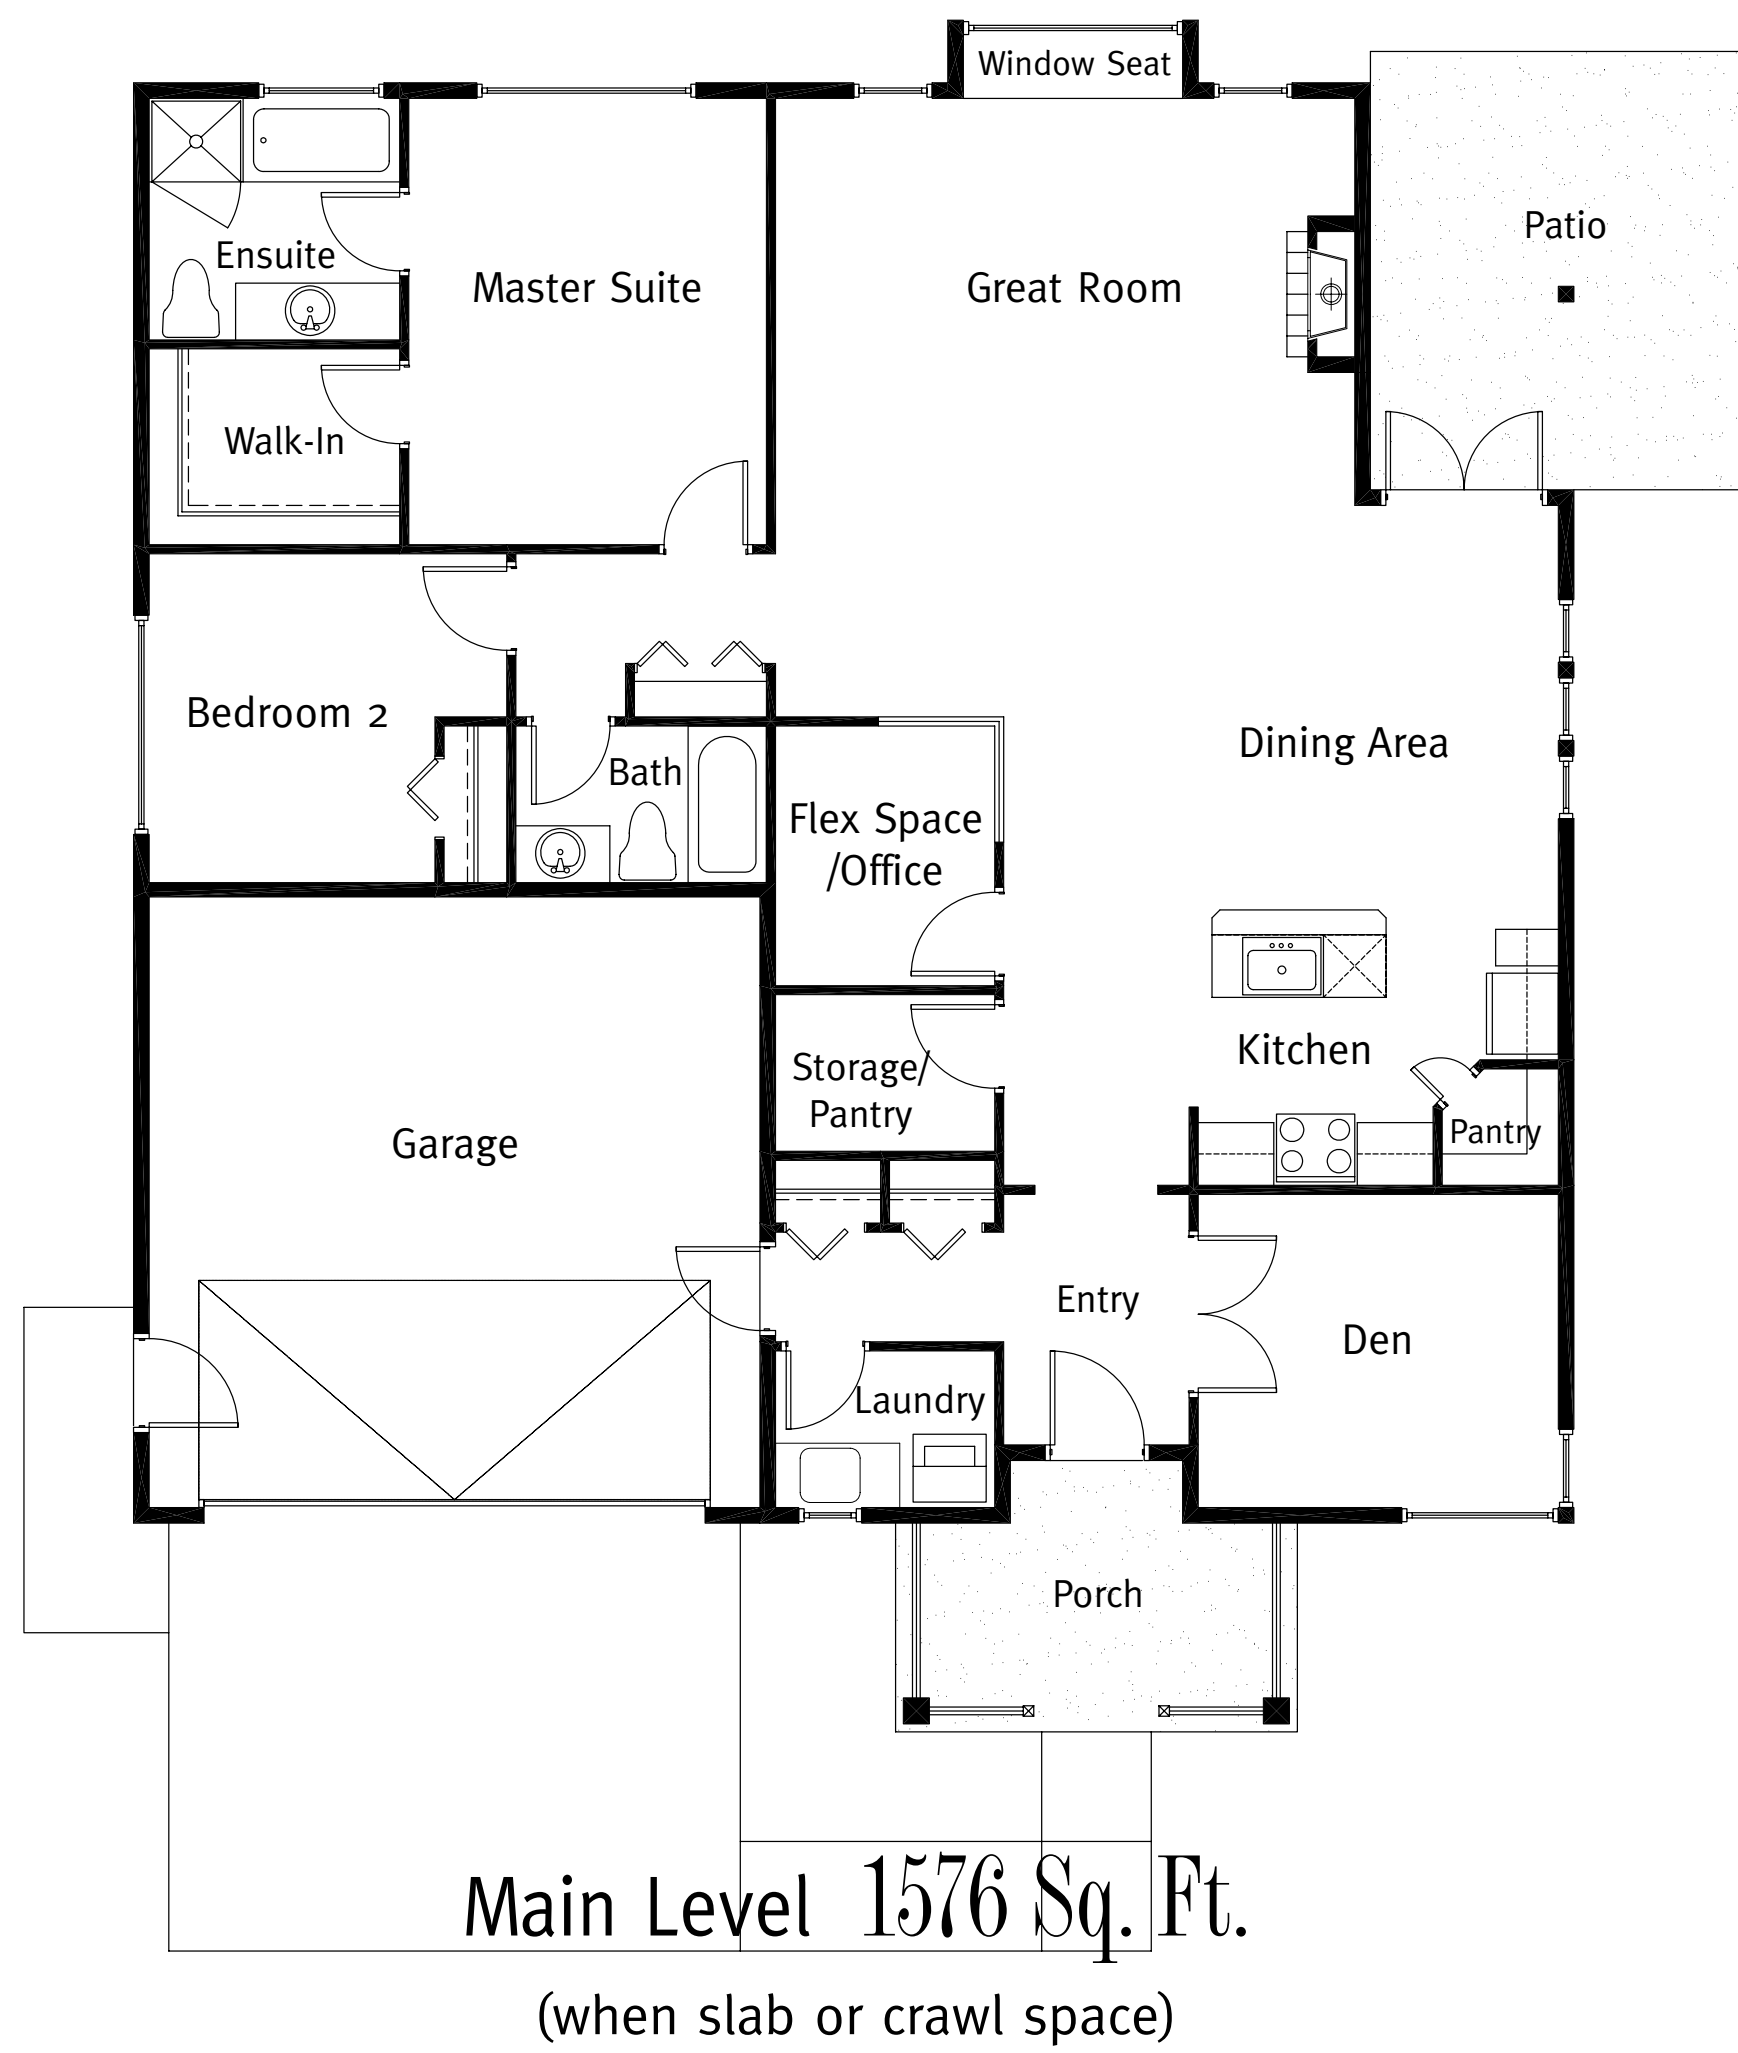

The Elmwood

Approx. **1576** Sq. Ft.

Open, spacious main living room, dining room and kitchen

Large kitchen with island and central pantry

2 bedrooms plus den, 2 bathrooms

Bonus flex/office/storage space

Optional walk-out basement provides for 2 more bedrooms or suite possibilities plus large games/media room

9' ceilings throughout