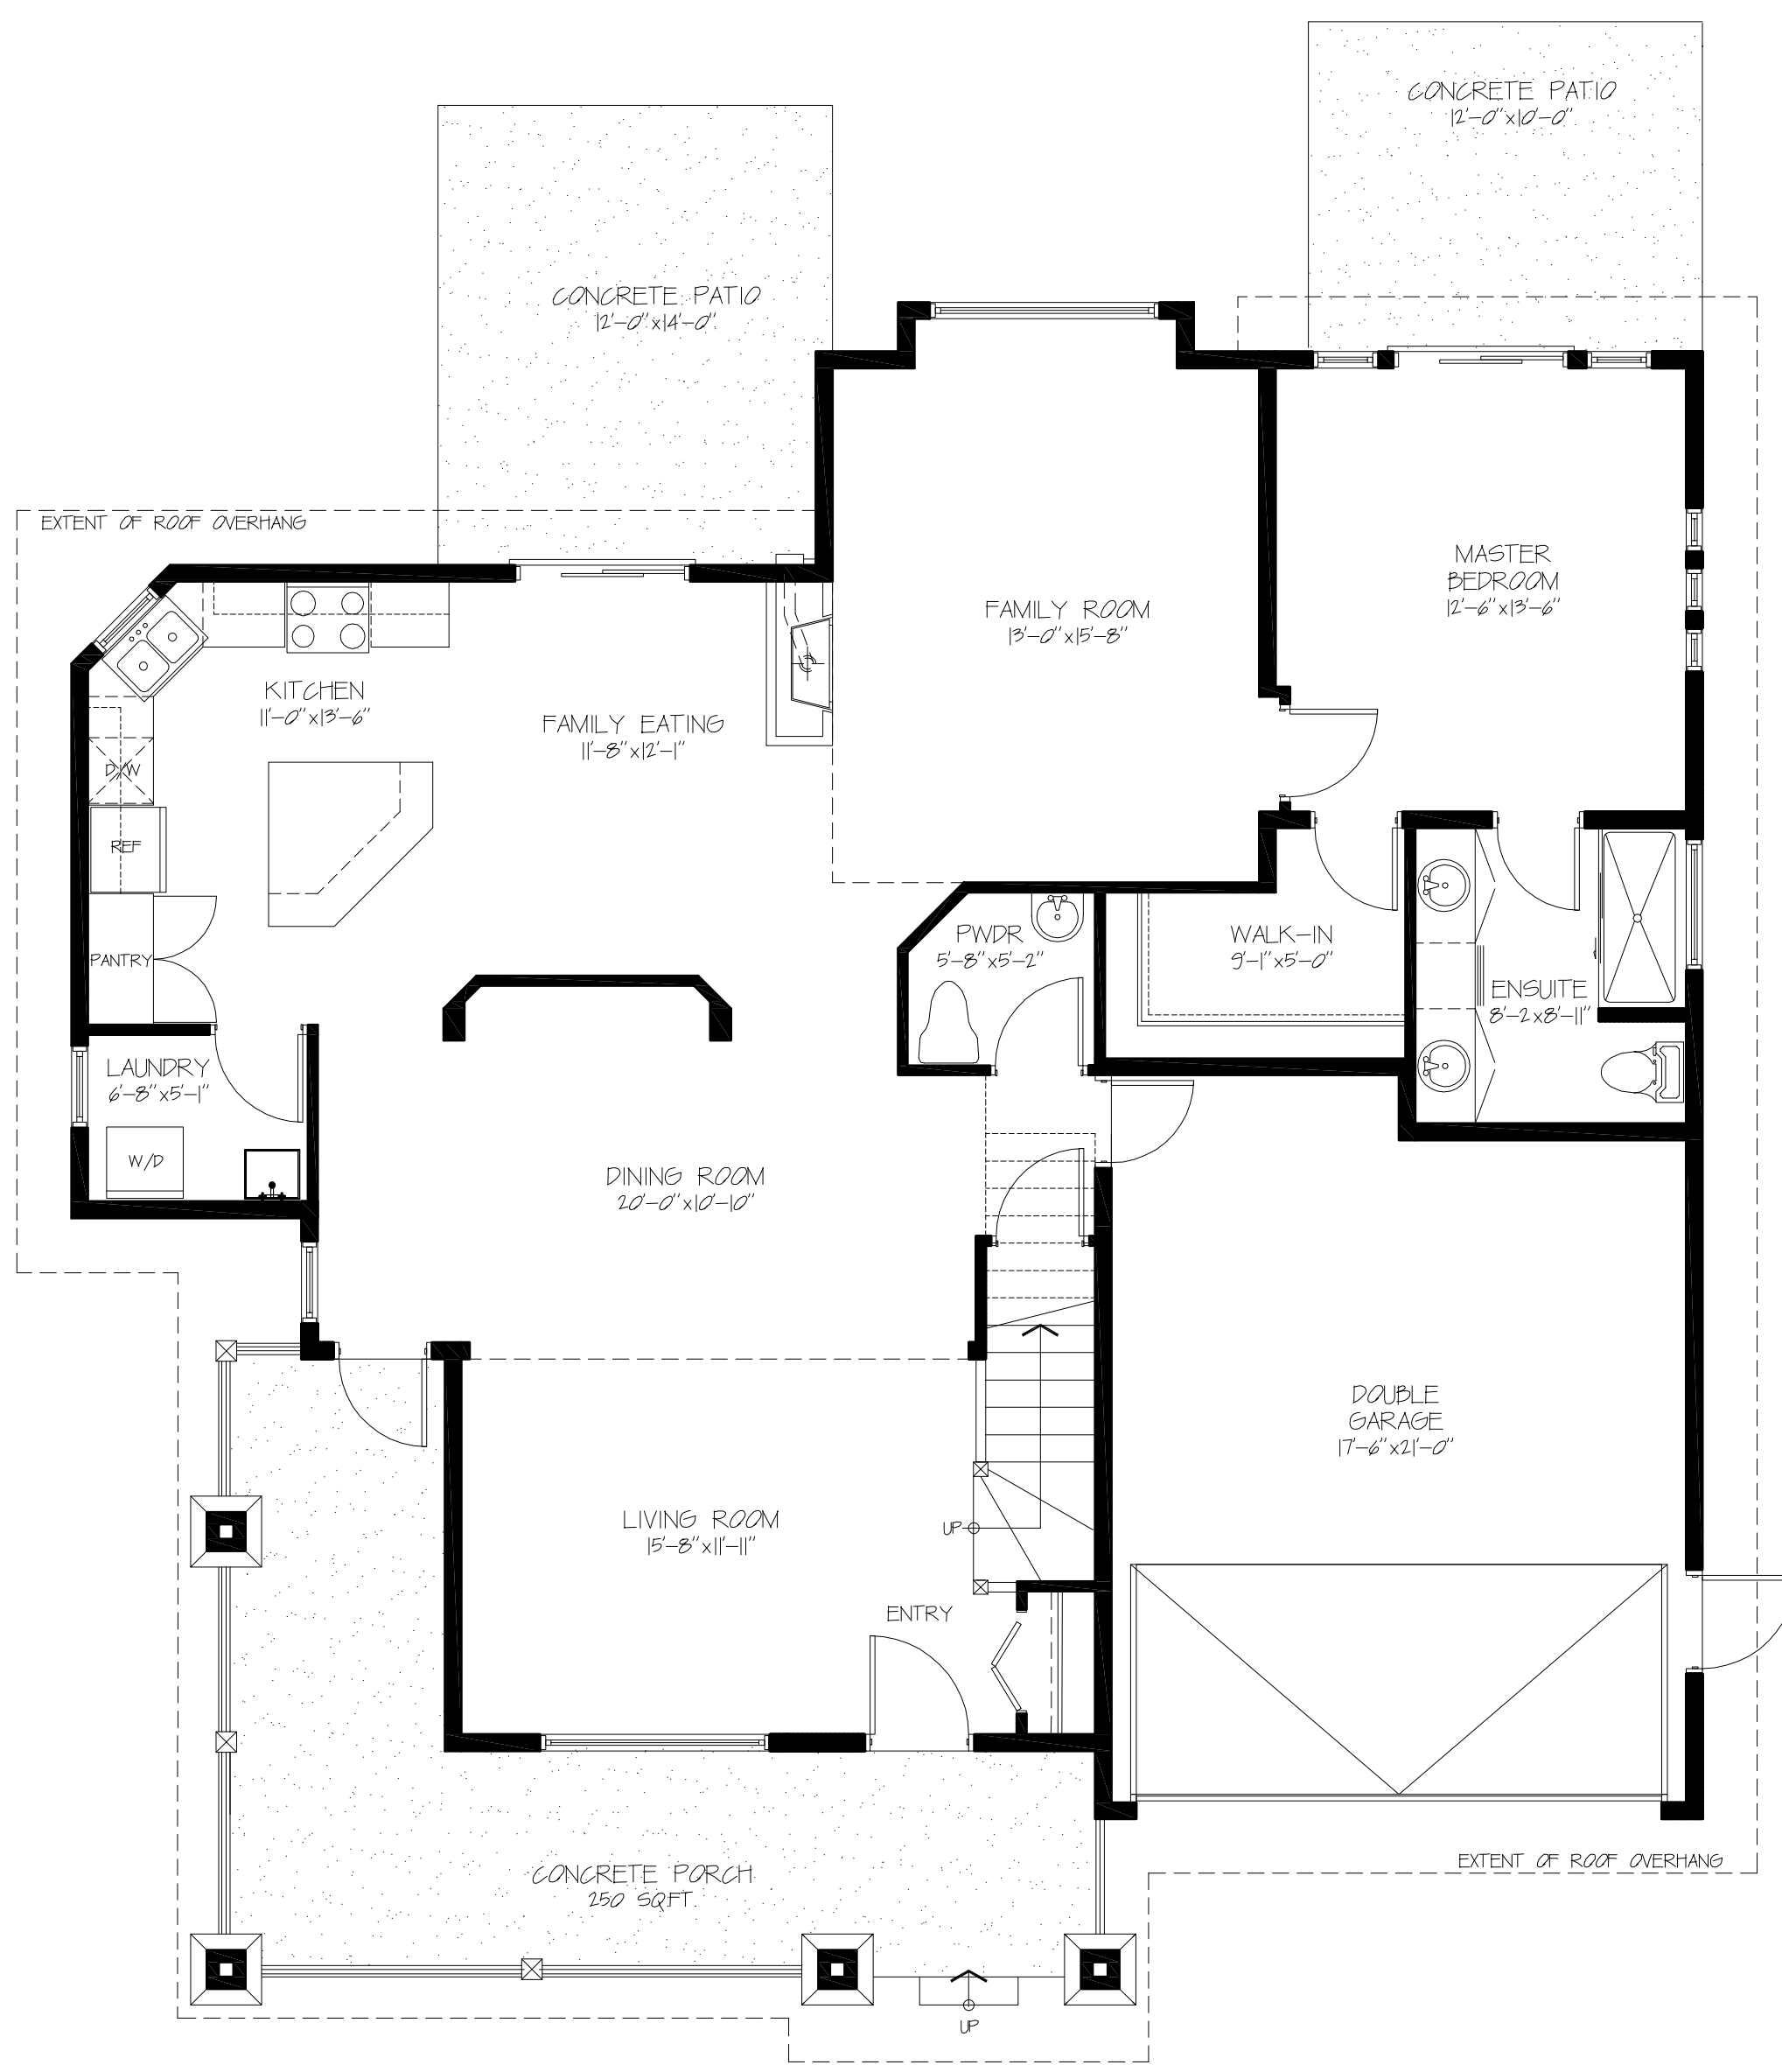

The Willow

Approx. **2152 Sq Ft**

Main Floor Plan 1462 Sq Ft

Upper Floor Plan 690 Sq Ft