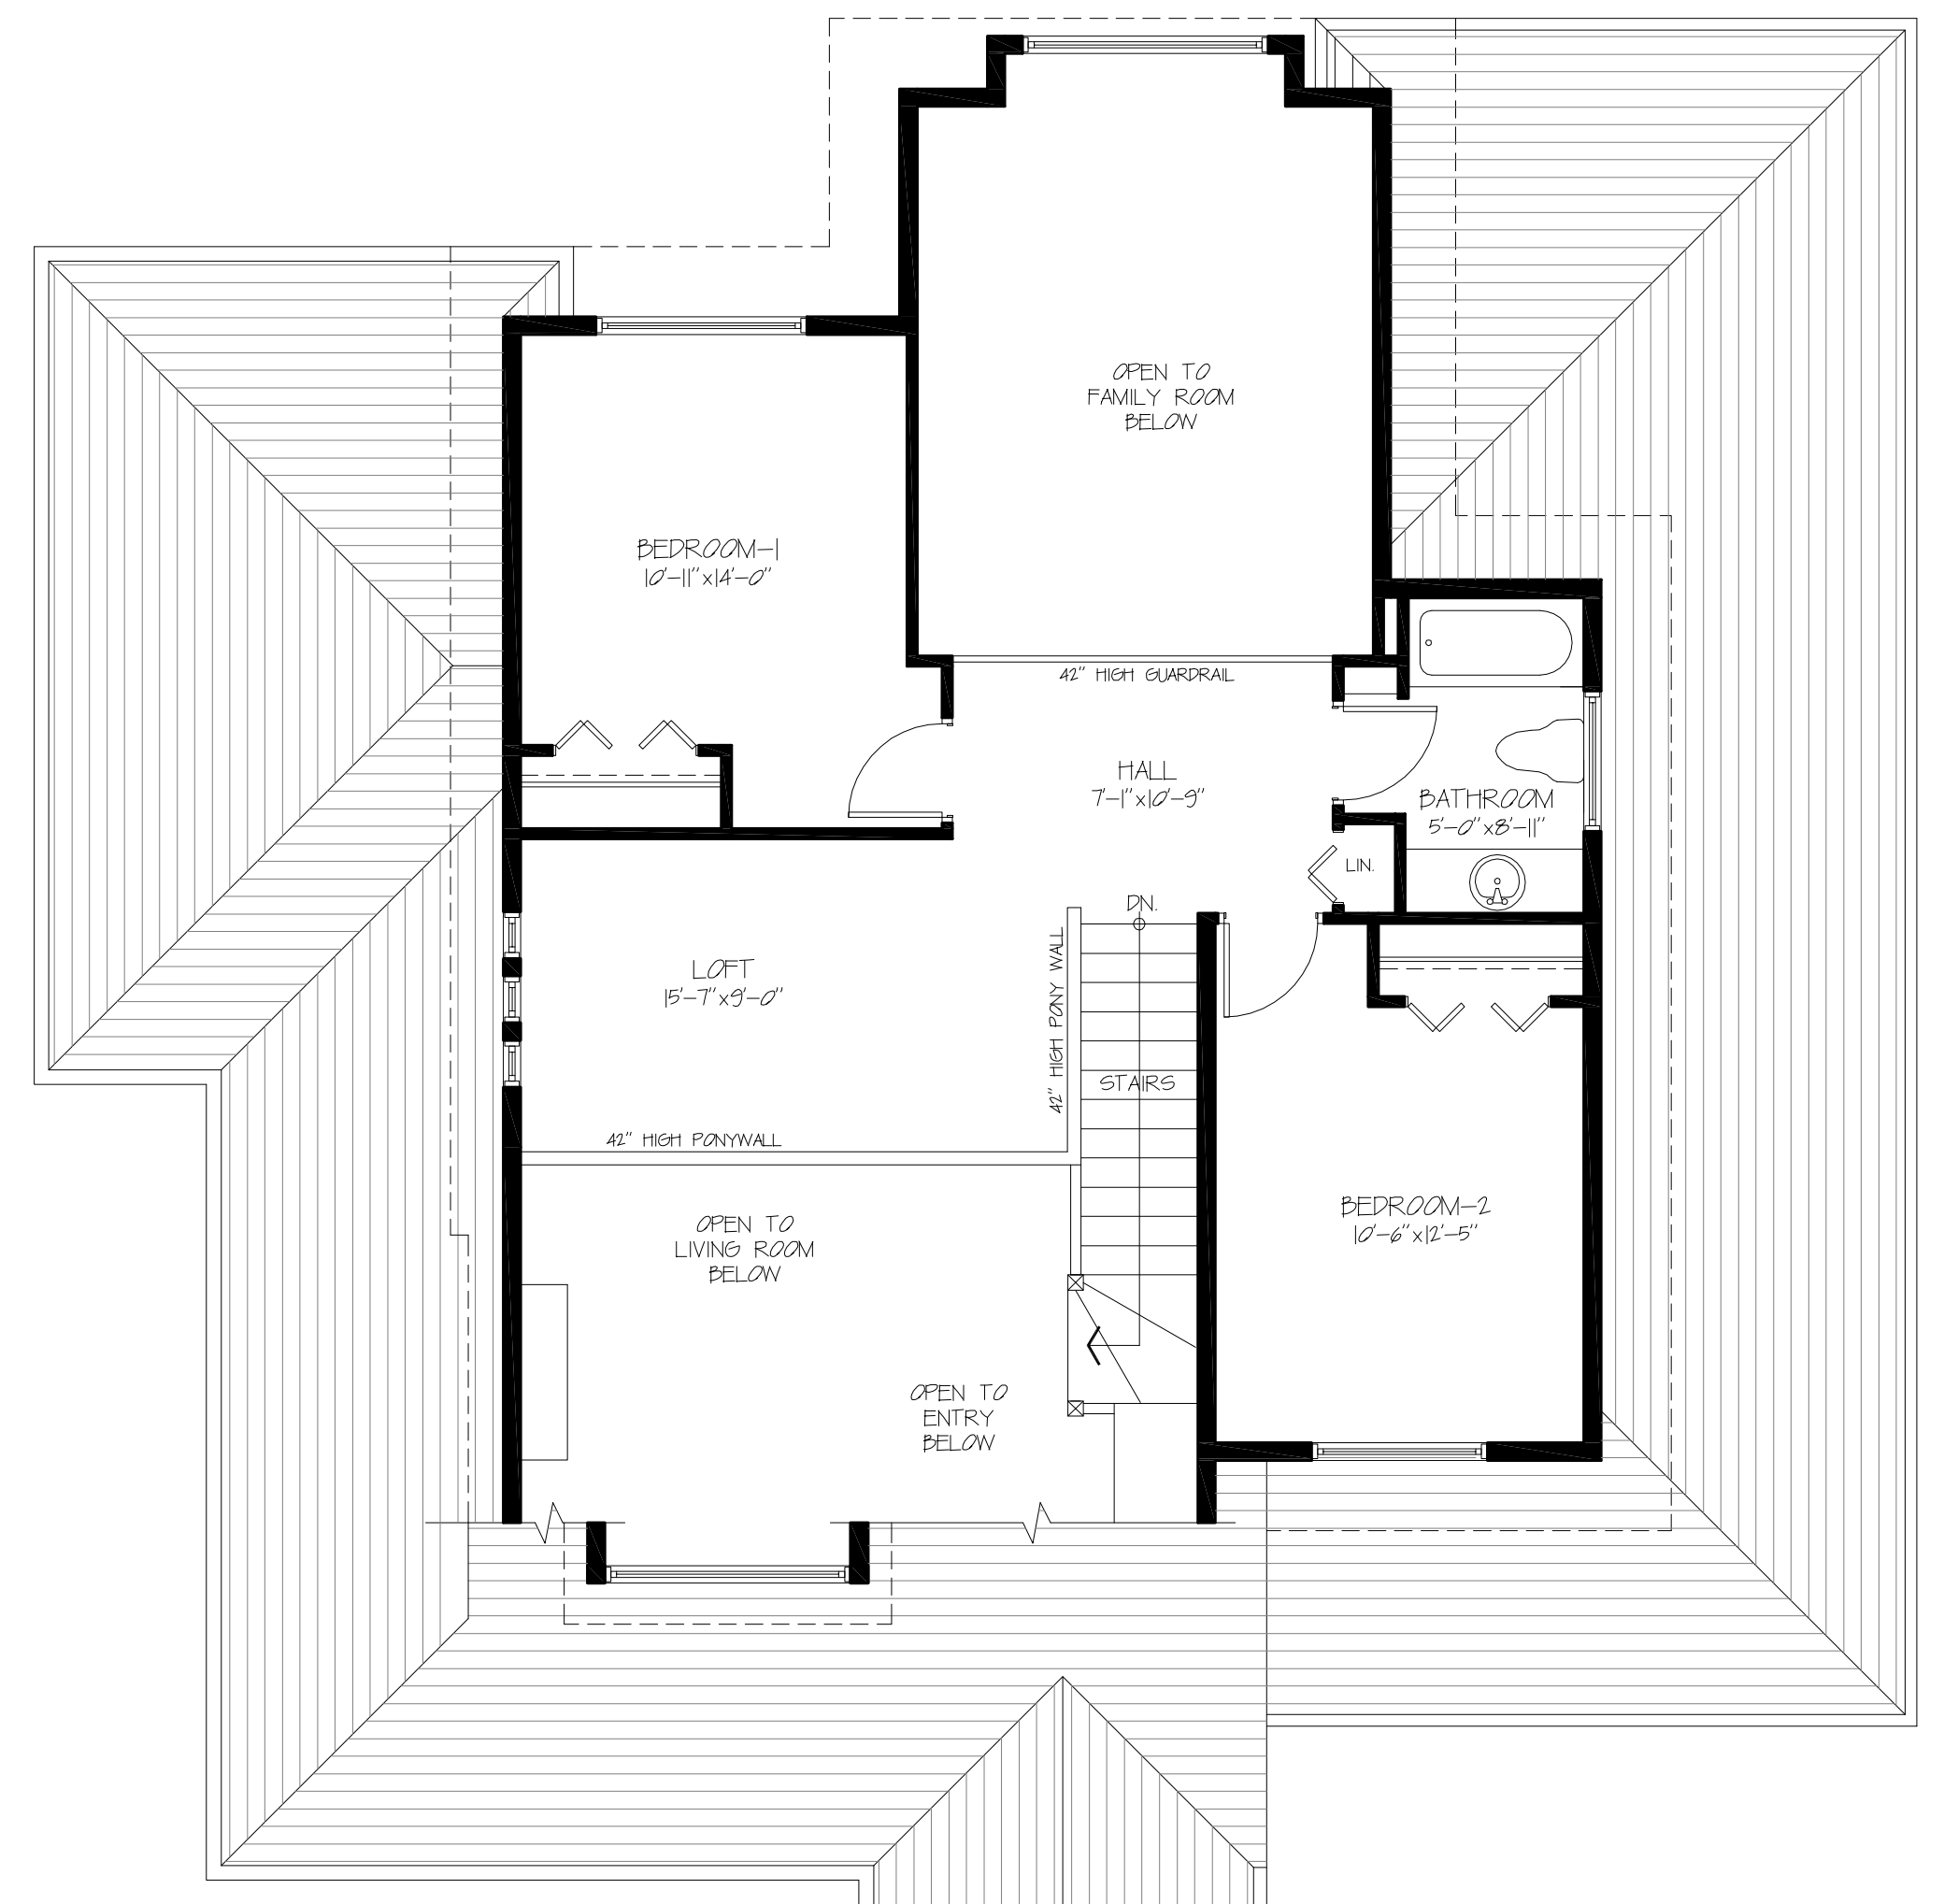

The Willow

Approx. **2152 Sq Ft**

Main Floor Plan 1462 Sq Ft

Upper Floor Plan 690 Sq Ft