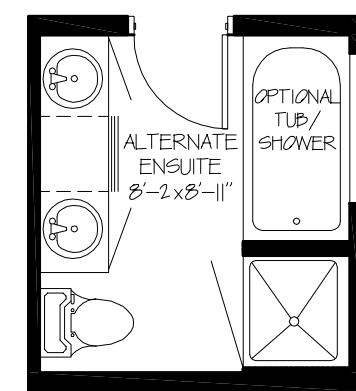

The Willow

Approx. **2152 Sq Ft**

Main Floor Plan 1462 Sq Ft

Upper Floor Plan 690 Sq Ft