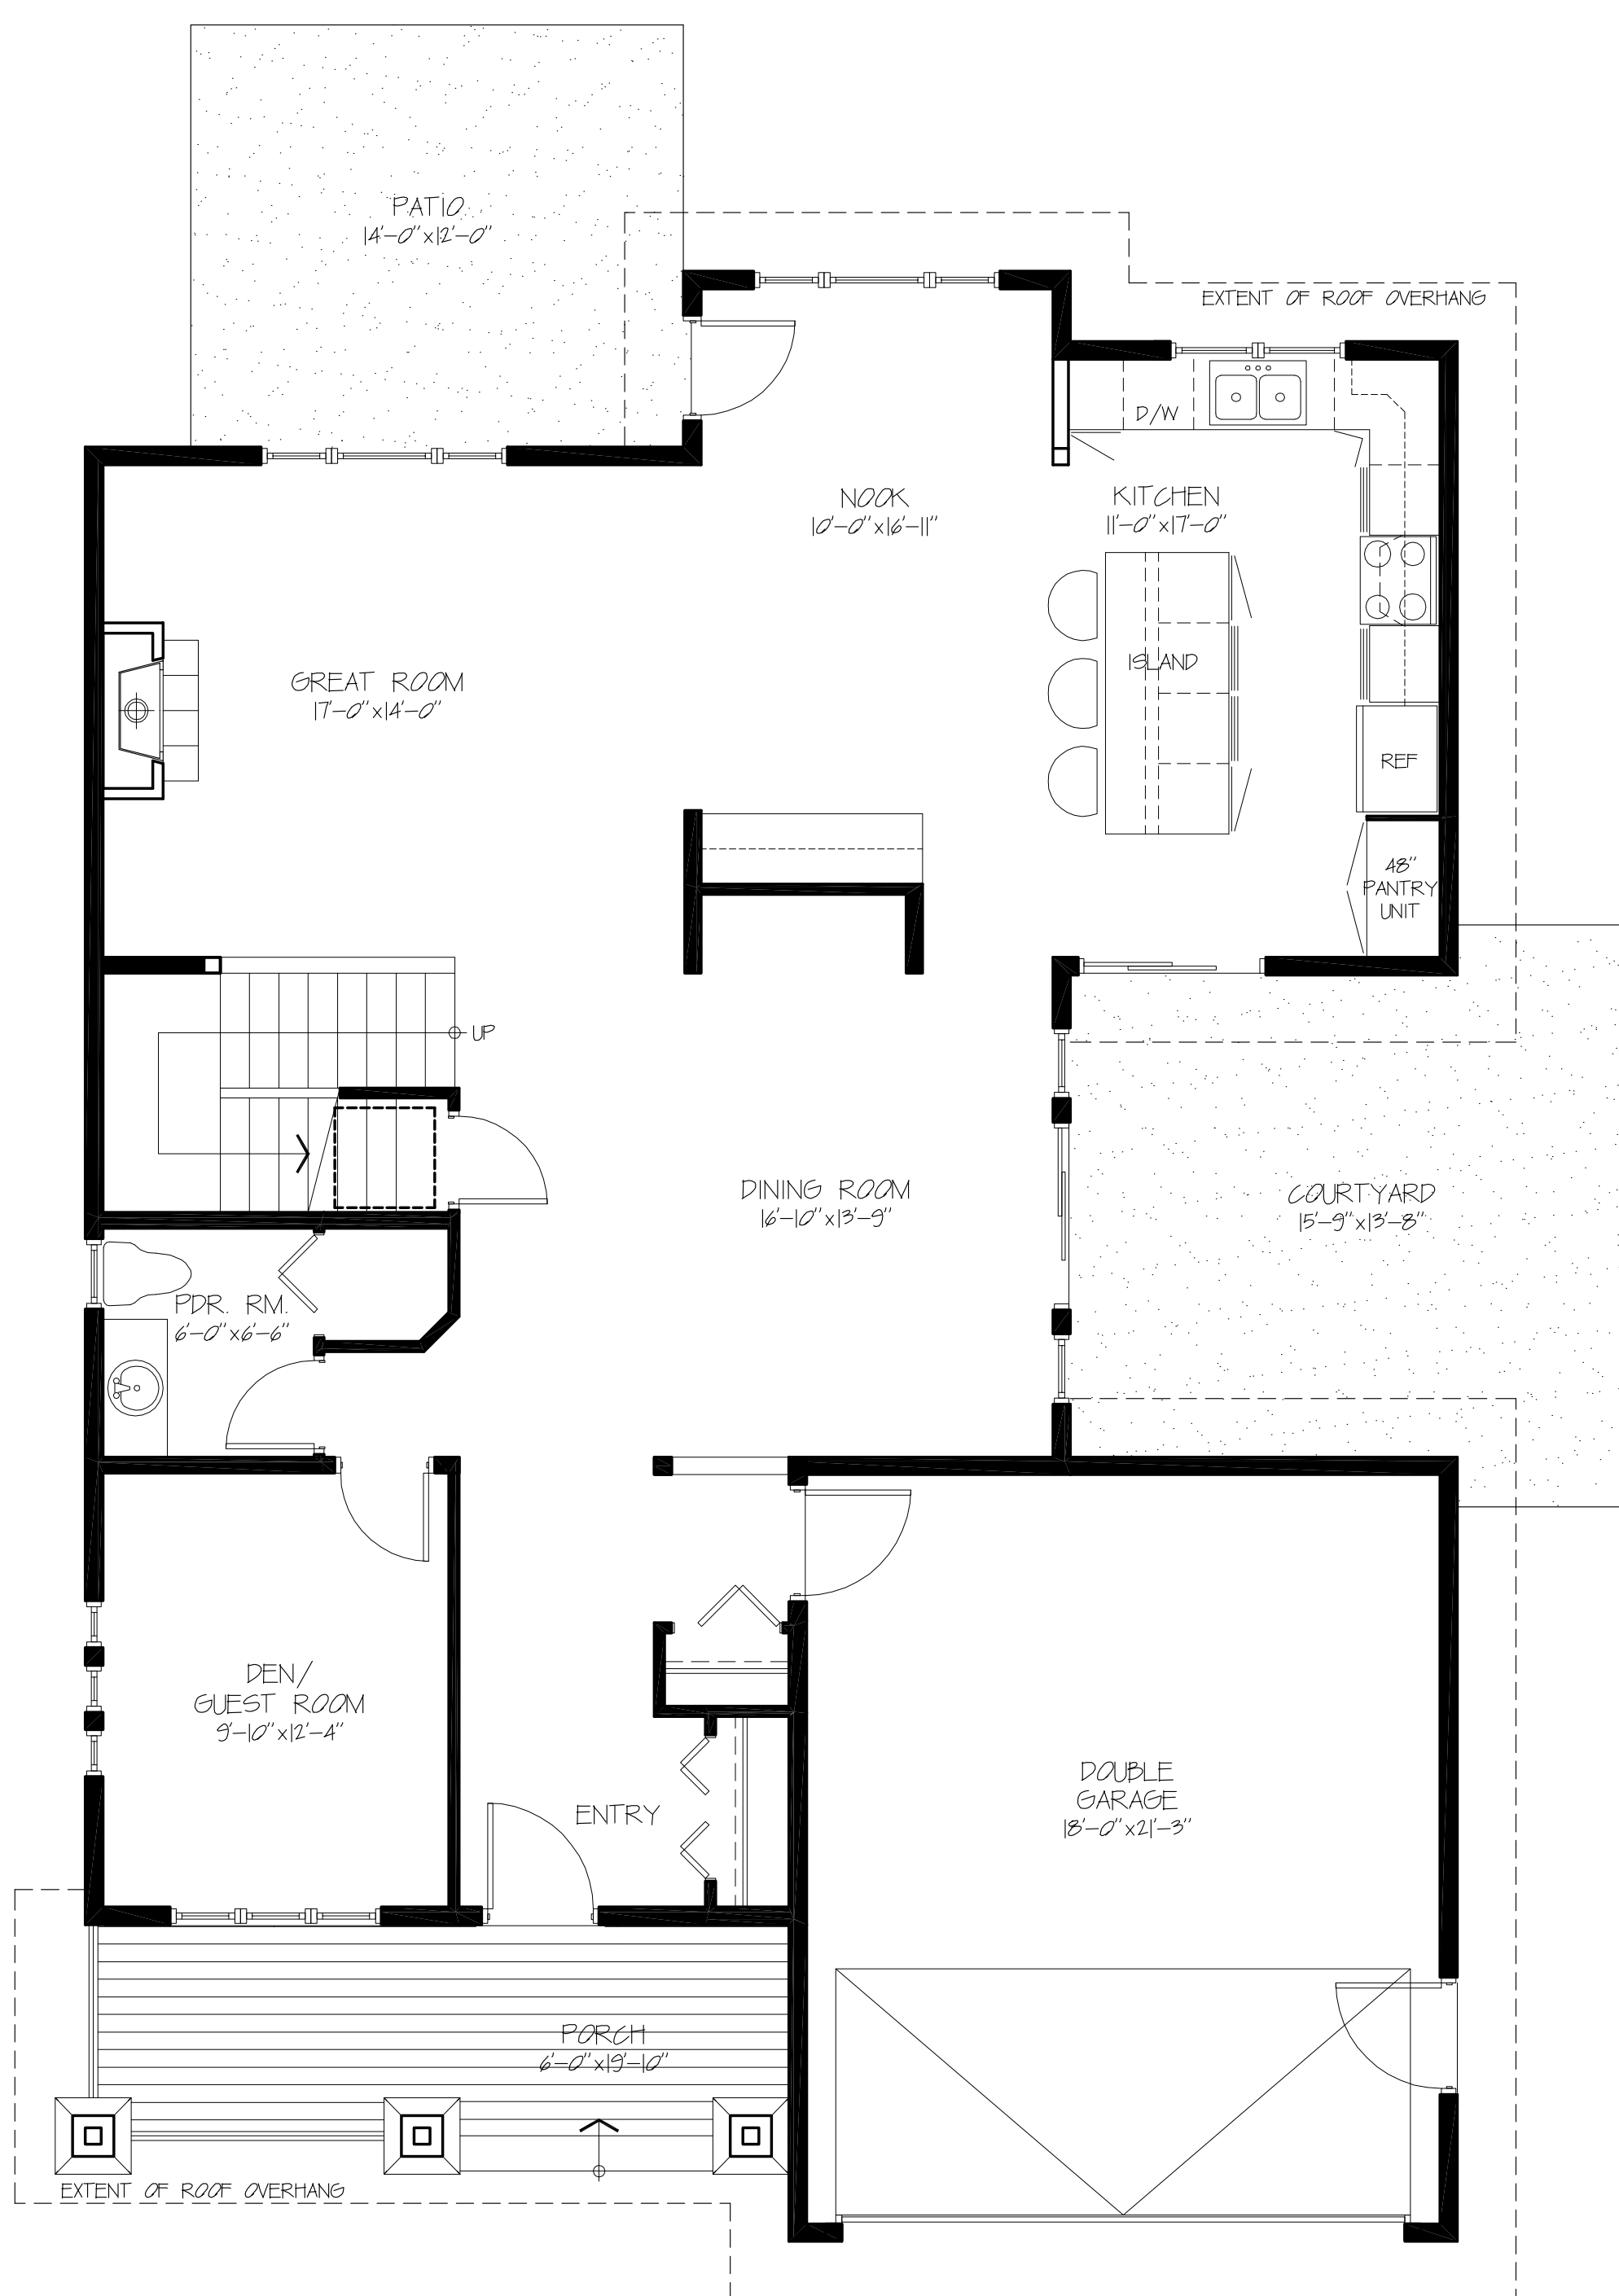

The Riverstone

Approx. **2450 Sq Ft**

Main Floor Plan 1333 Sq Ft

Upper Floor Plan 1117 Sq Ft