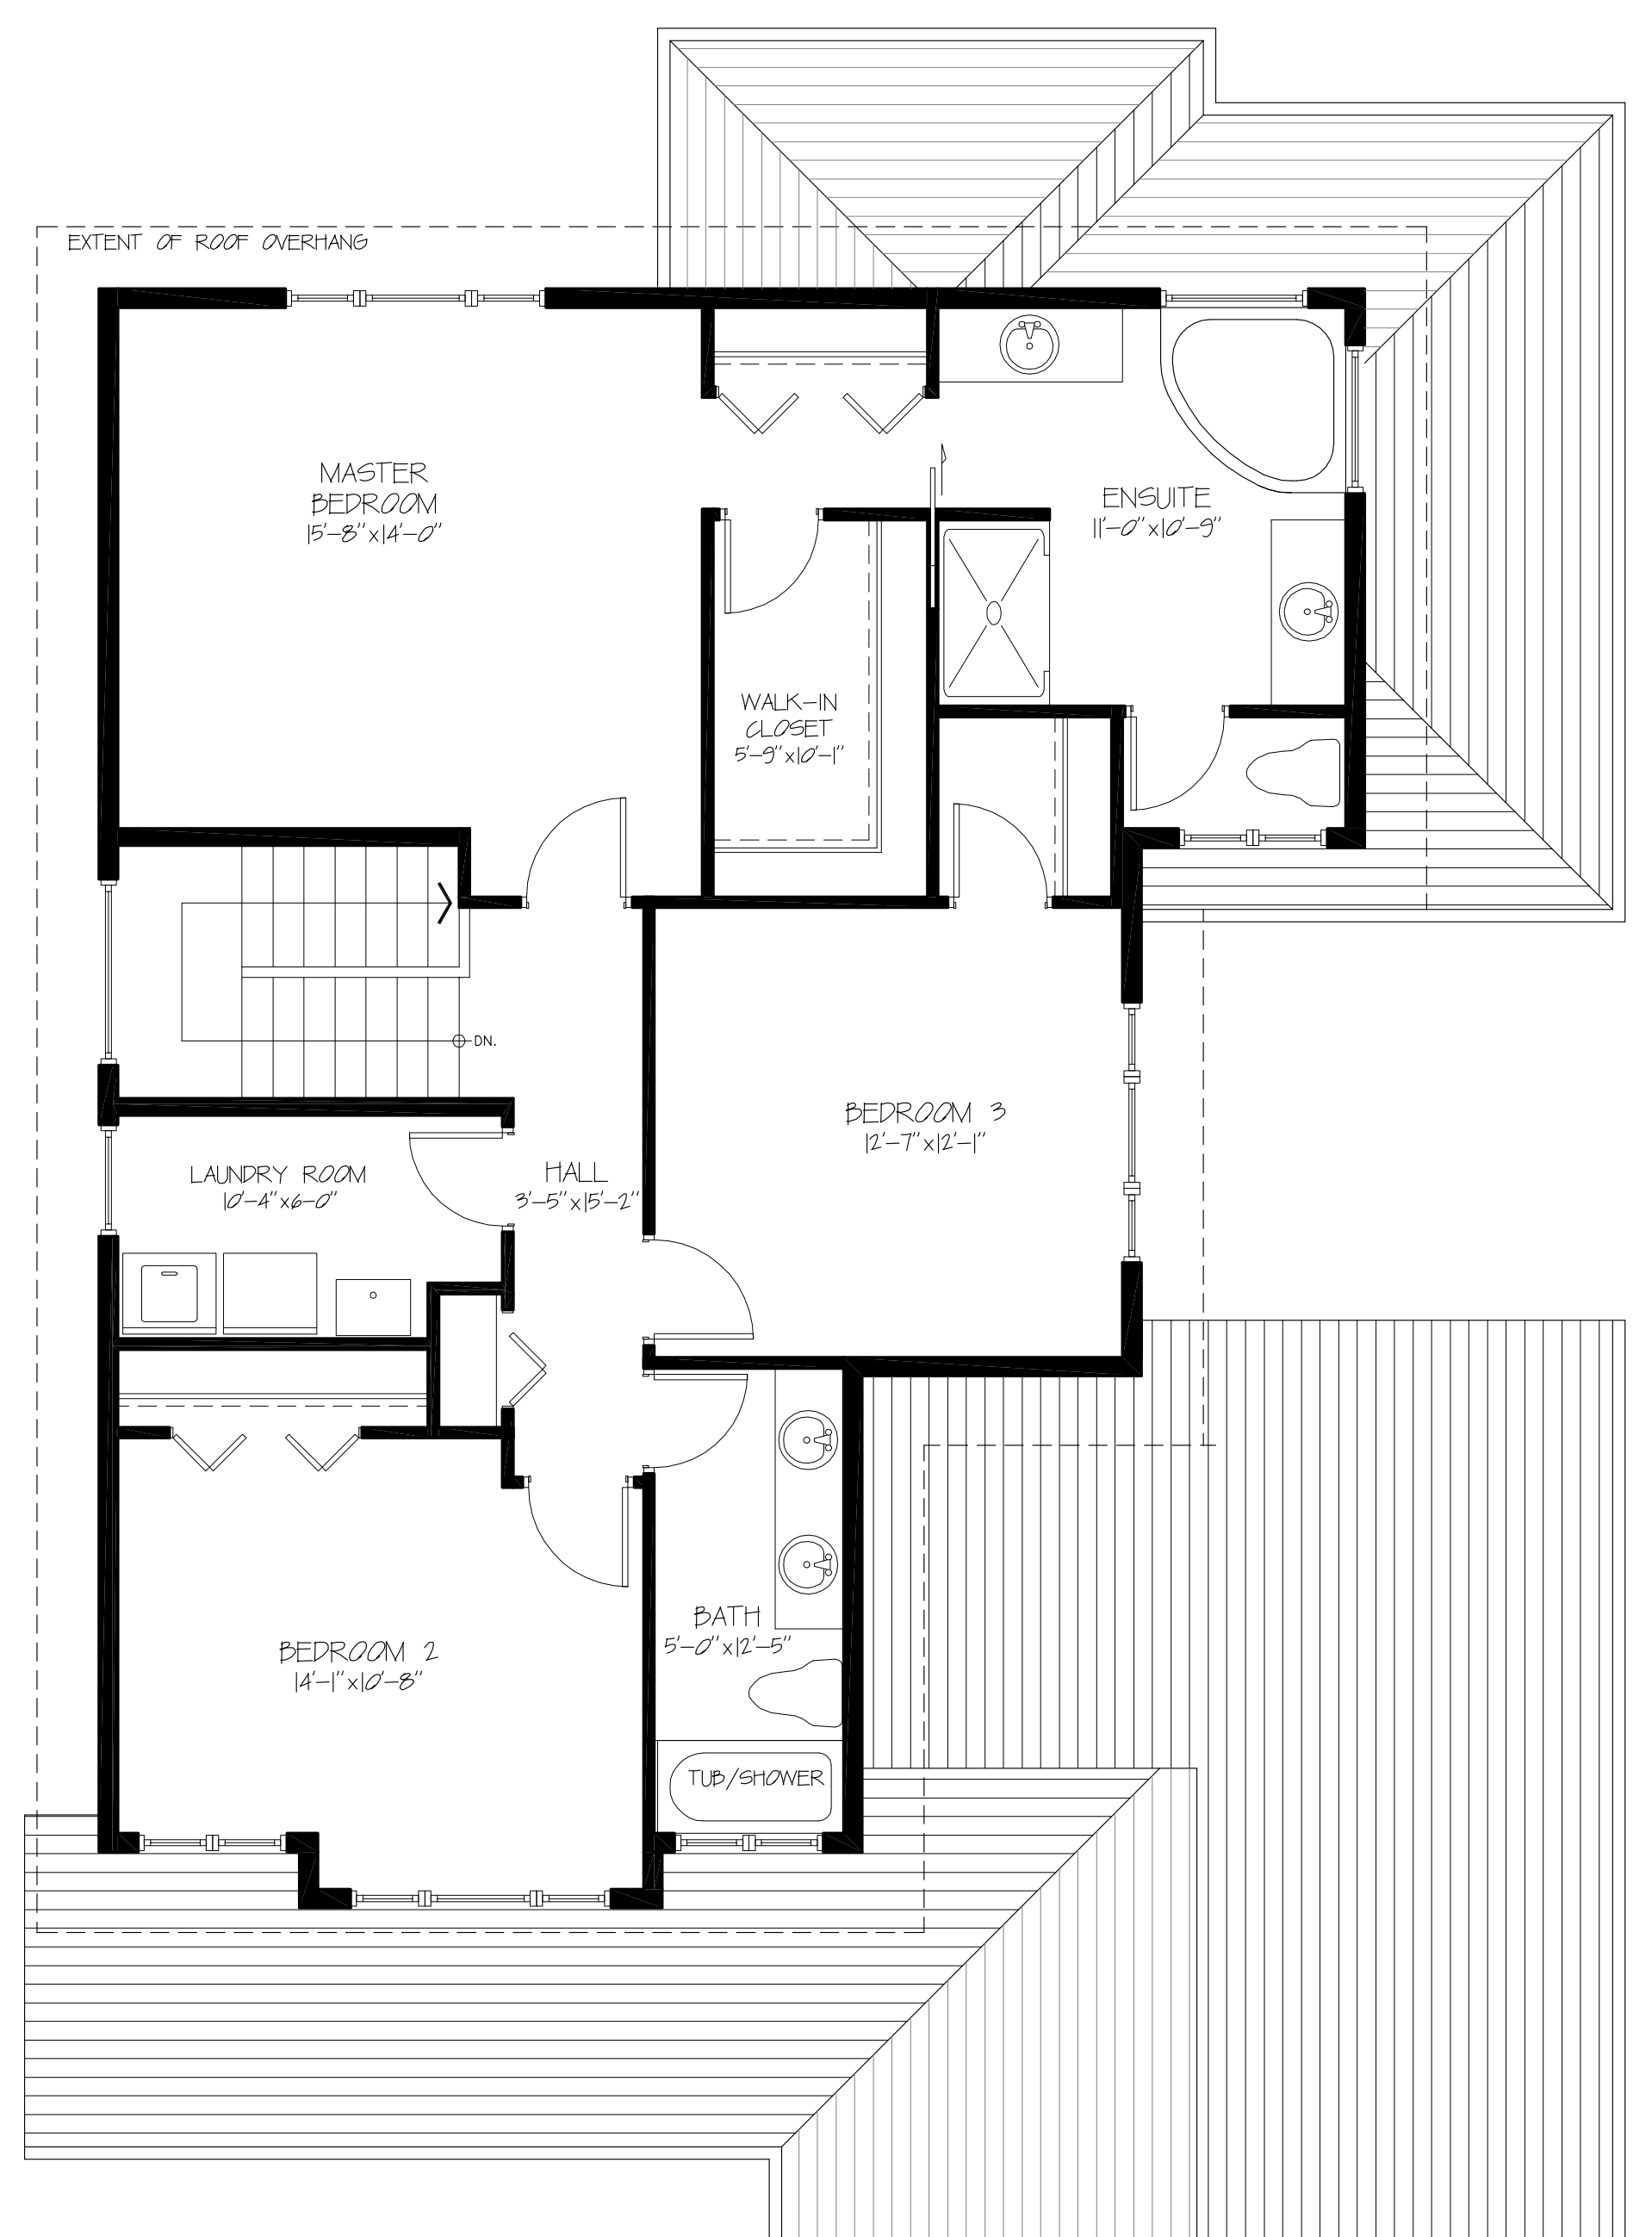

The Riverstone

Approx. **2450 Sq Ft**

Main Floor Plan 1333 Sq Ft

Upper Floor Plan 1117 Sq Ft