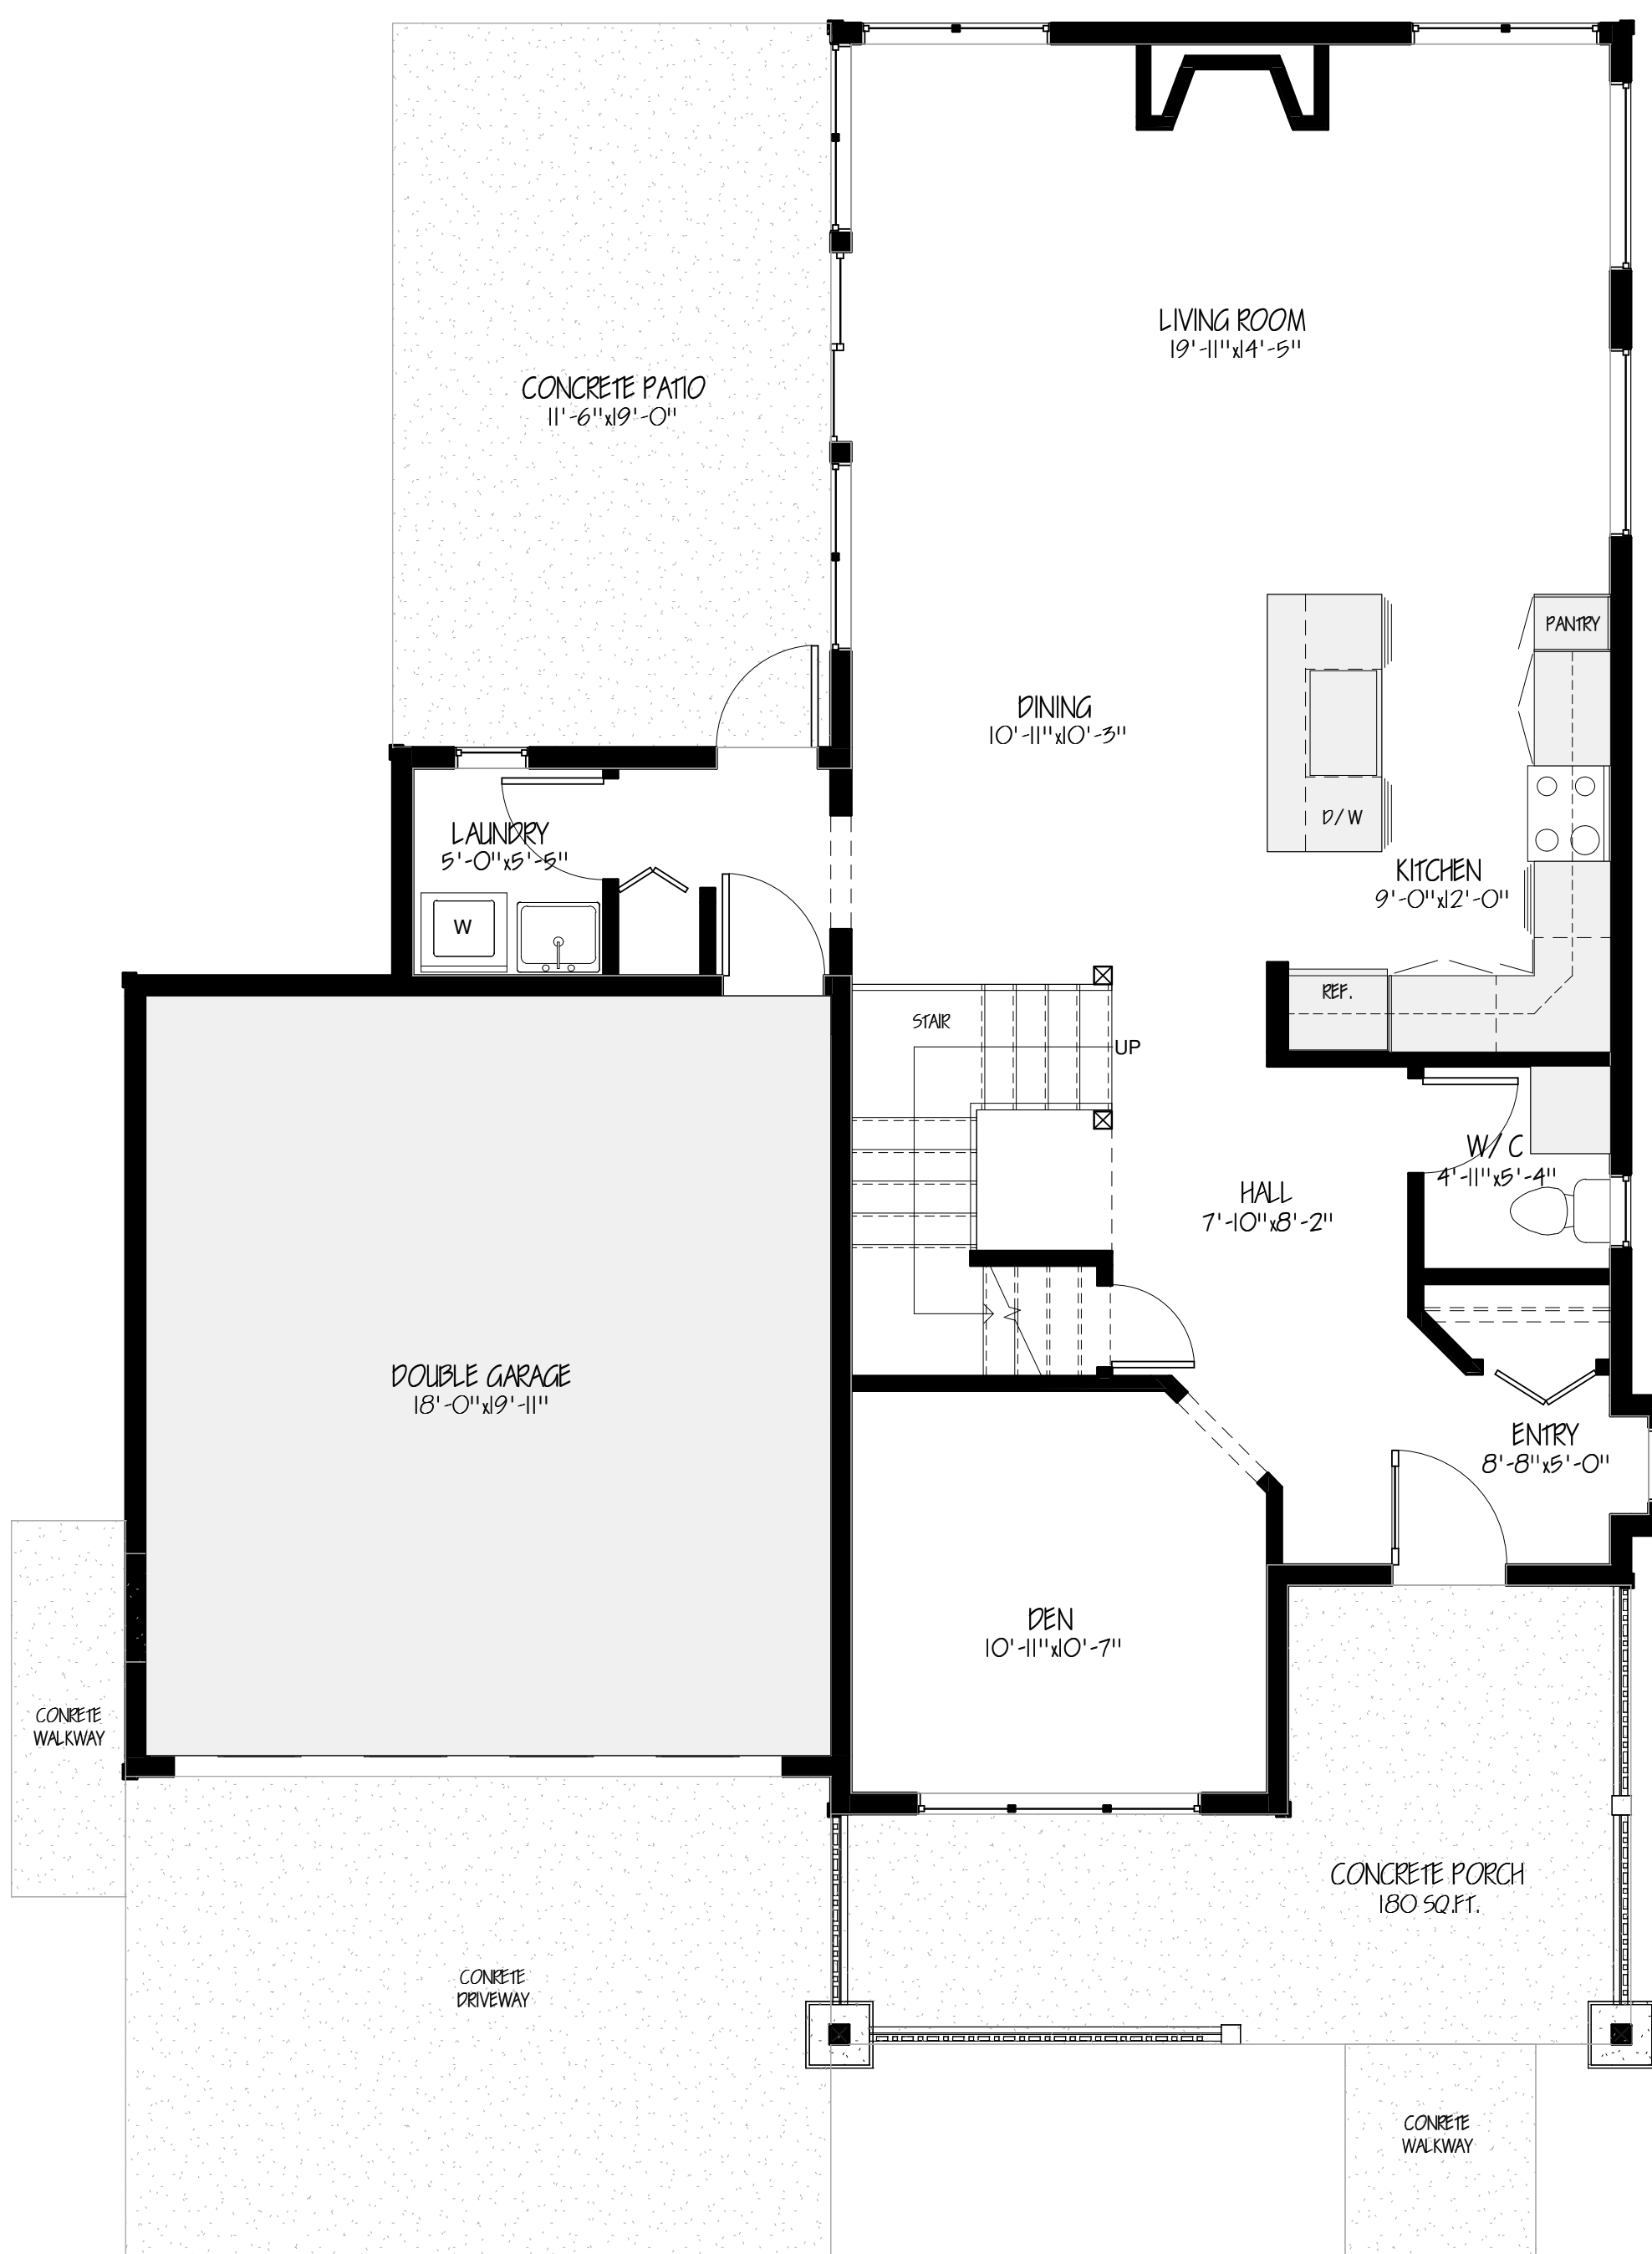

The Maplewood

Approx. **1868 Sq Ft**

Main Floor Plan 1011 Sq Ft

Upper Floor Plan 857 Sq Ft