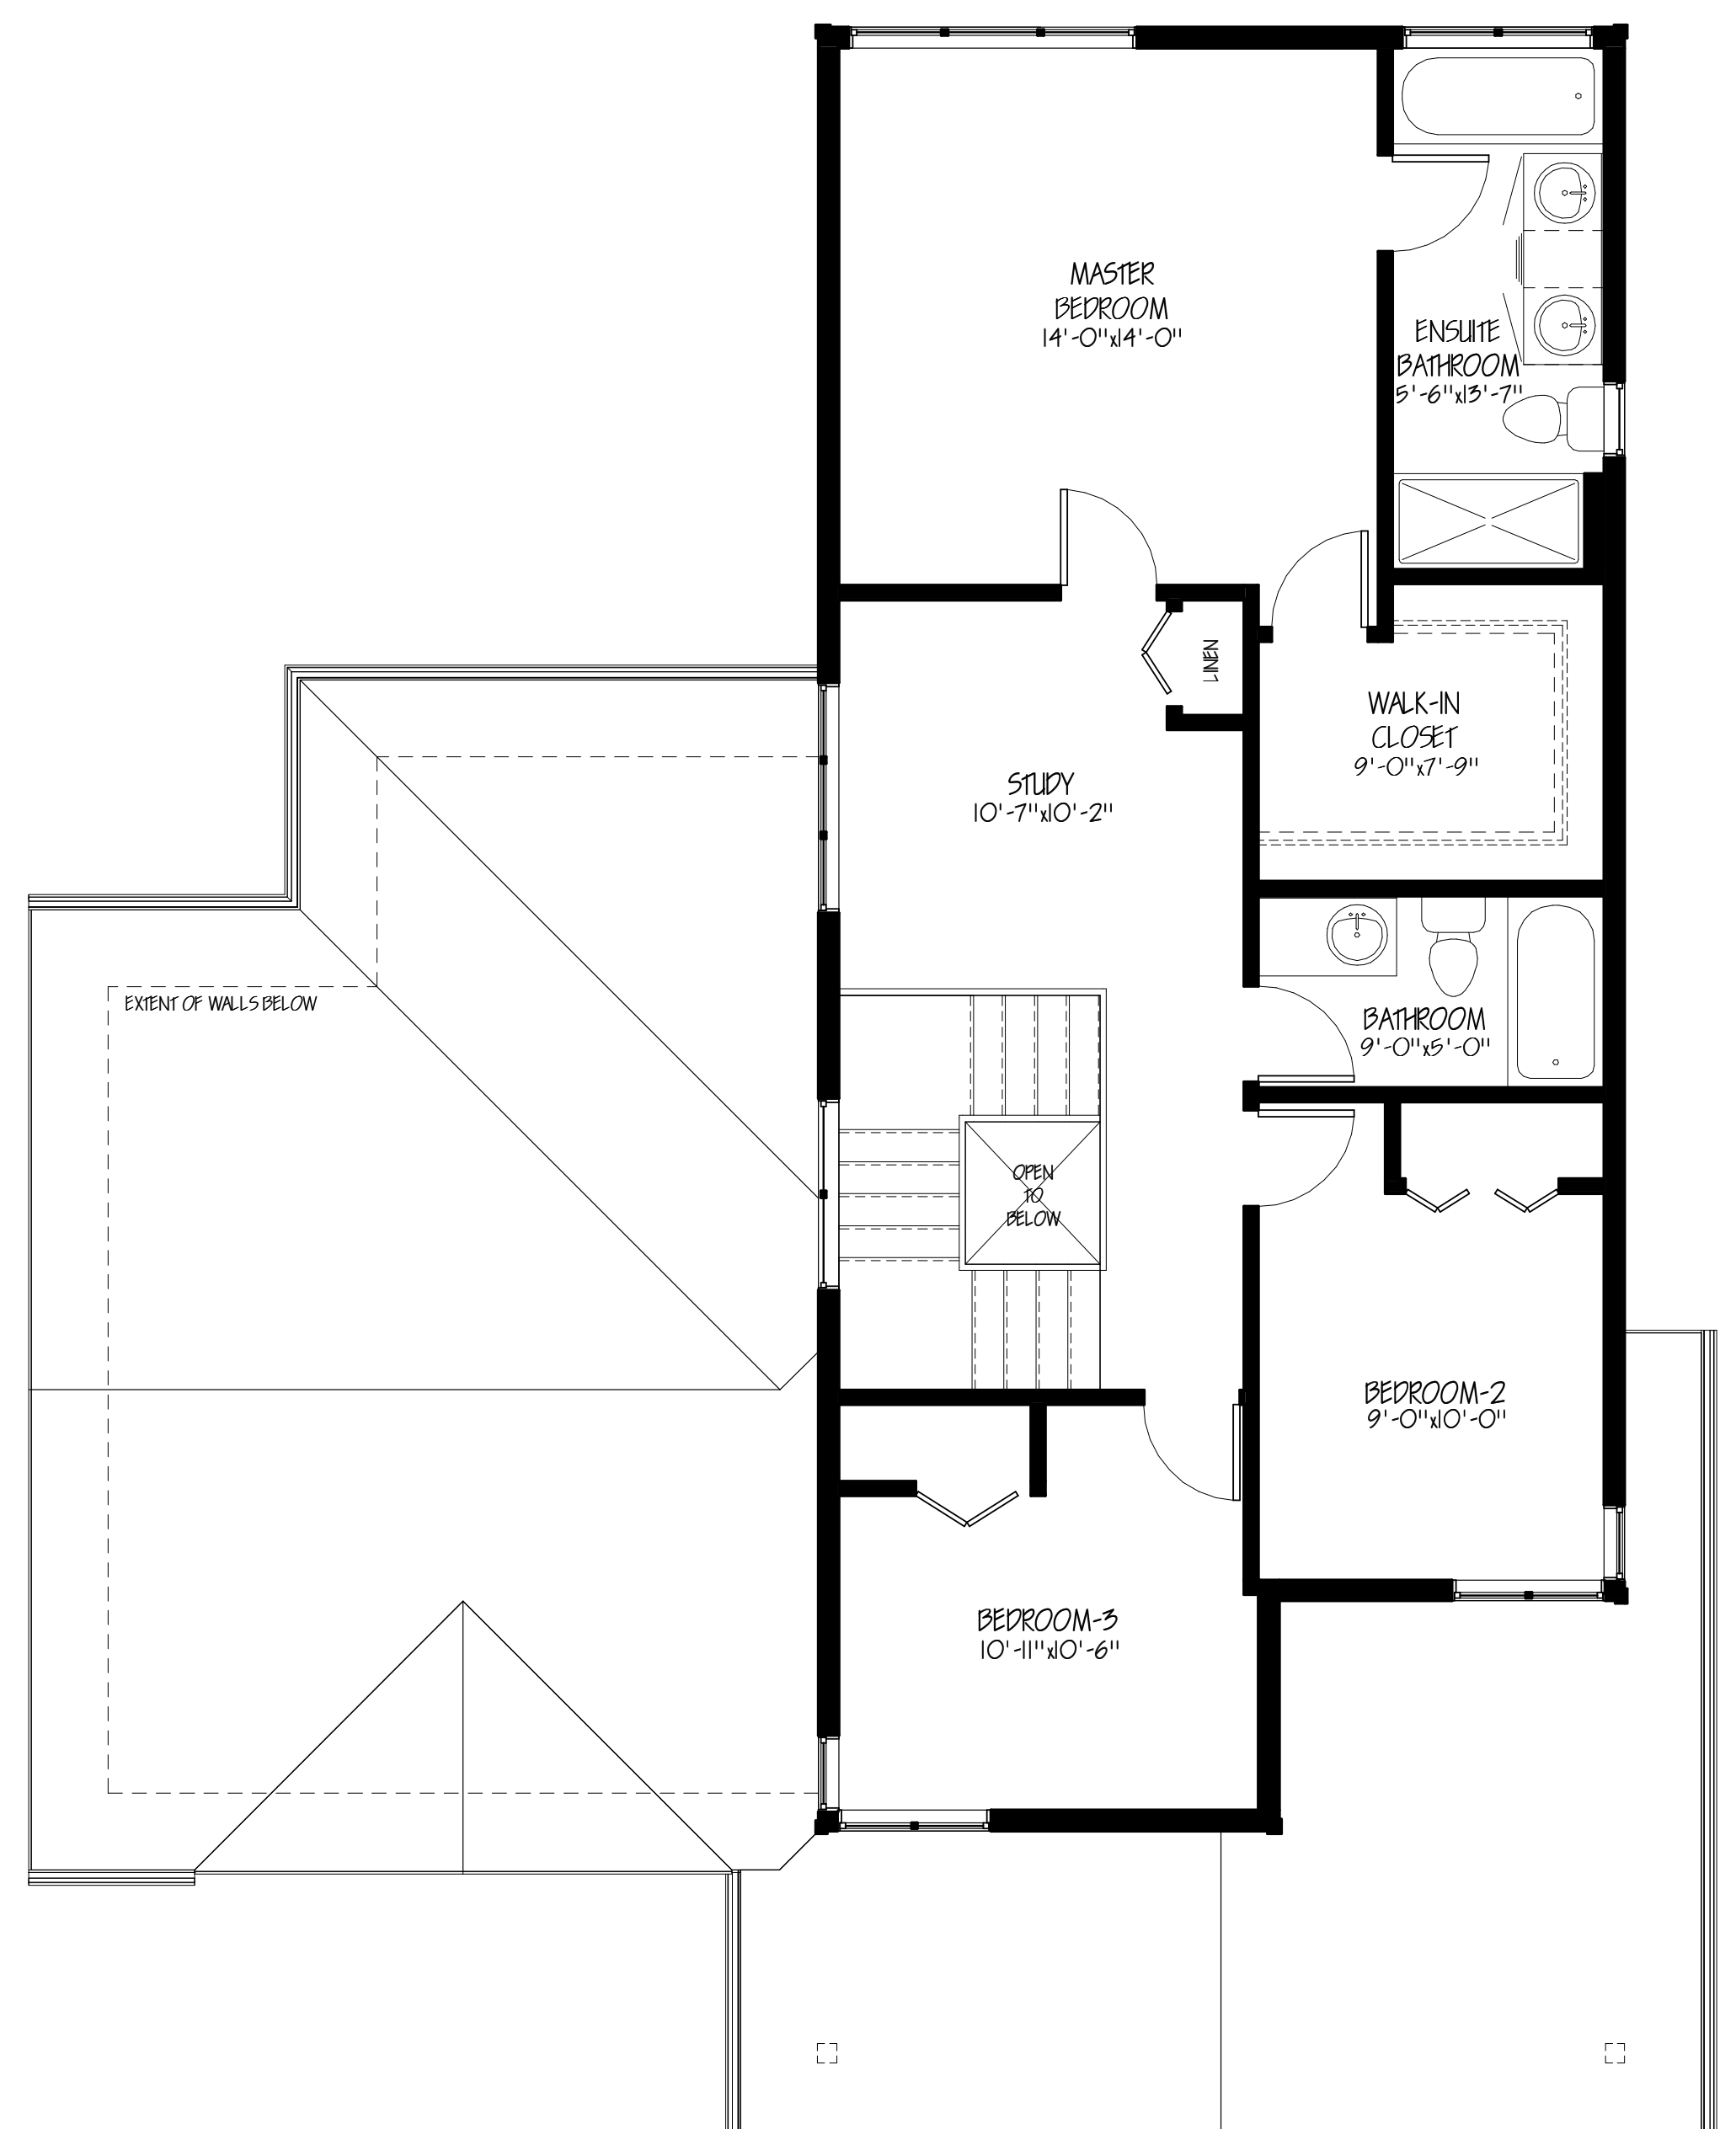

The Maplewood

Approx. **1868 Sq Ft**

Main Floor Plan 1011 Sq Ft

Upper Floor Plan 857 Sq Ft