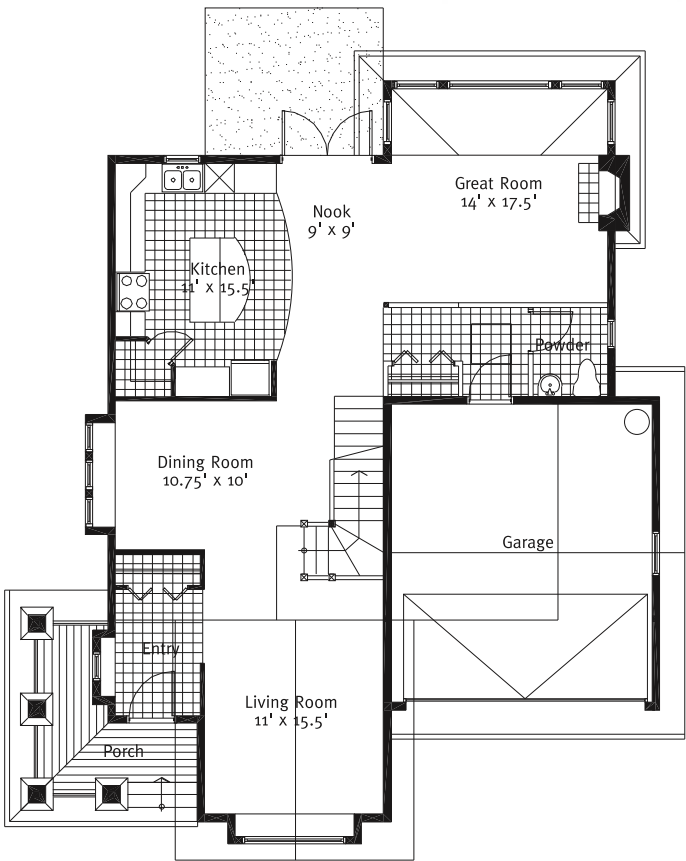

The Beechwood

Approx. **2111 Sq. Ft.**

Main Level 1149 Sq. Ft.

Upper Level 962 Sq. Ft.