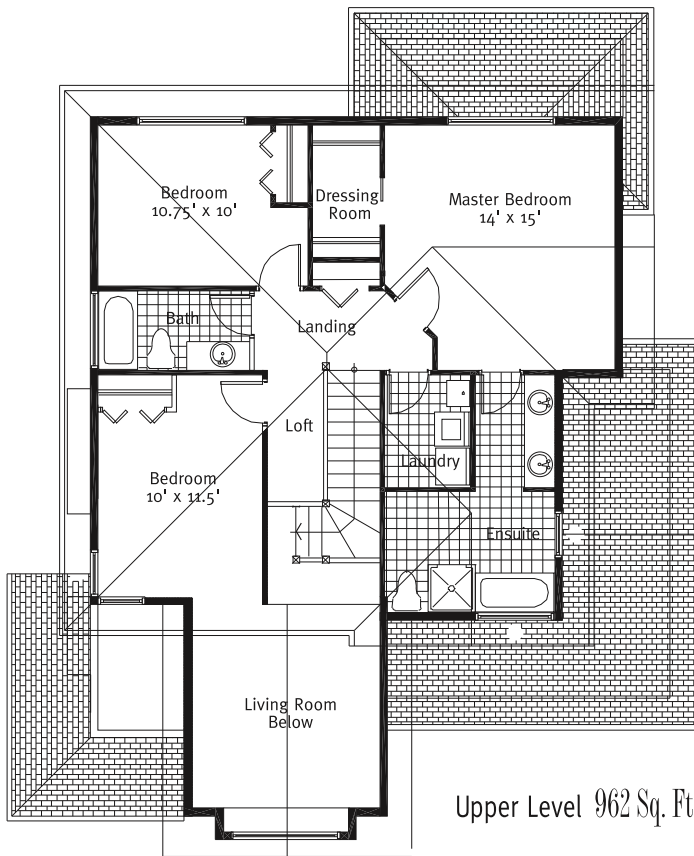

The Beechwood

Approx. **2111 Sq. Ft.**

Main Level 1149 Sq. Ft.

Upper Level 962 Sq. Ft.