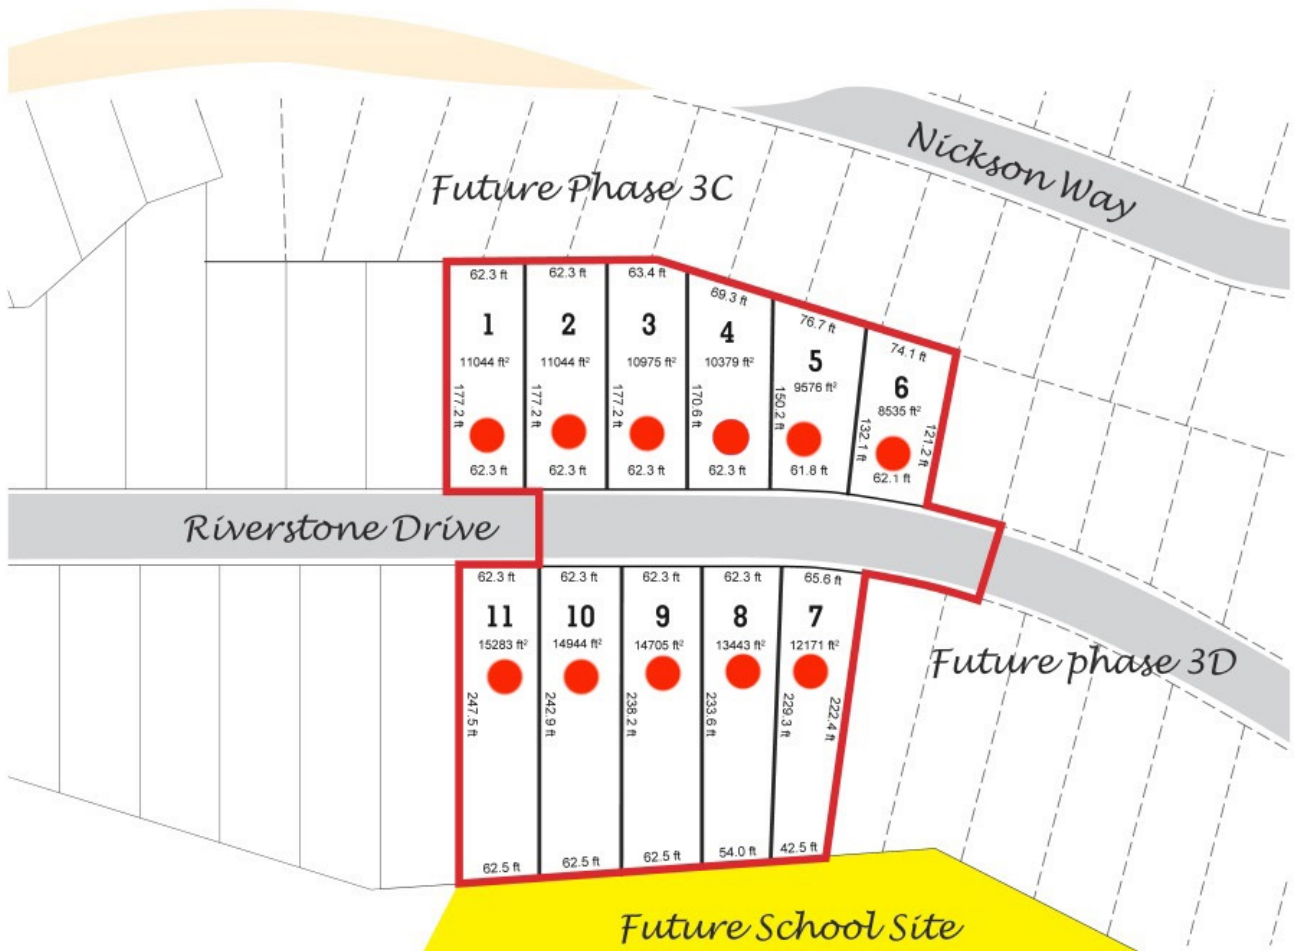

# Phase 3B-Stage 2 New Home Plans

Lot Sizes Range 6,500 – 15,000 Sq Ft

- Indicates Sold
- Indicates Spec Home
- Indicates Reserved

---

- Roadways and Parking
- Phase 3B Stage 2
- Future School Site